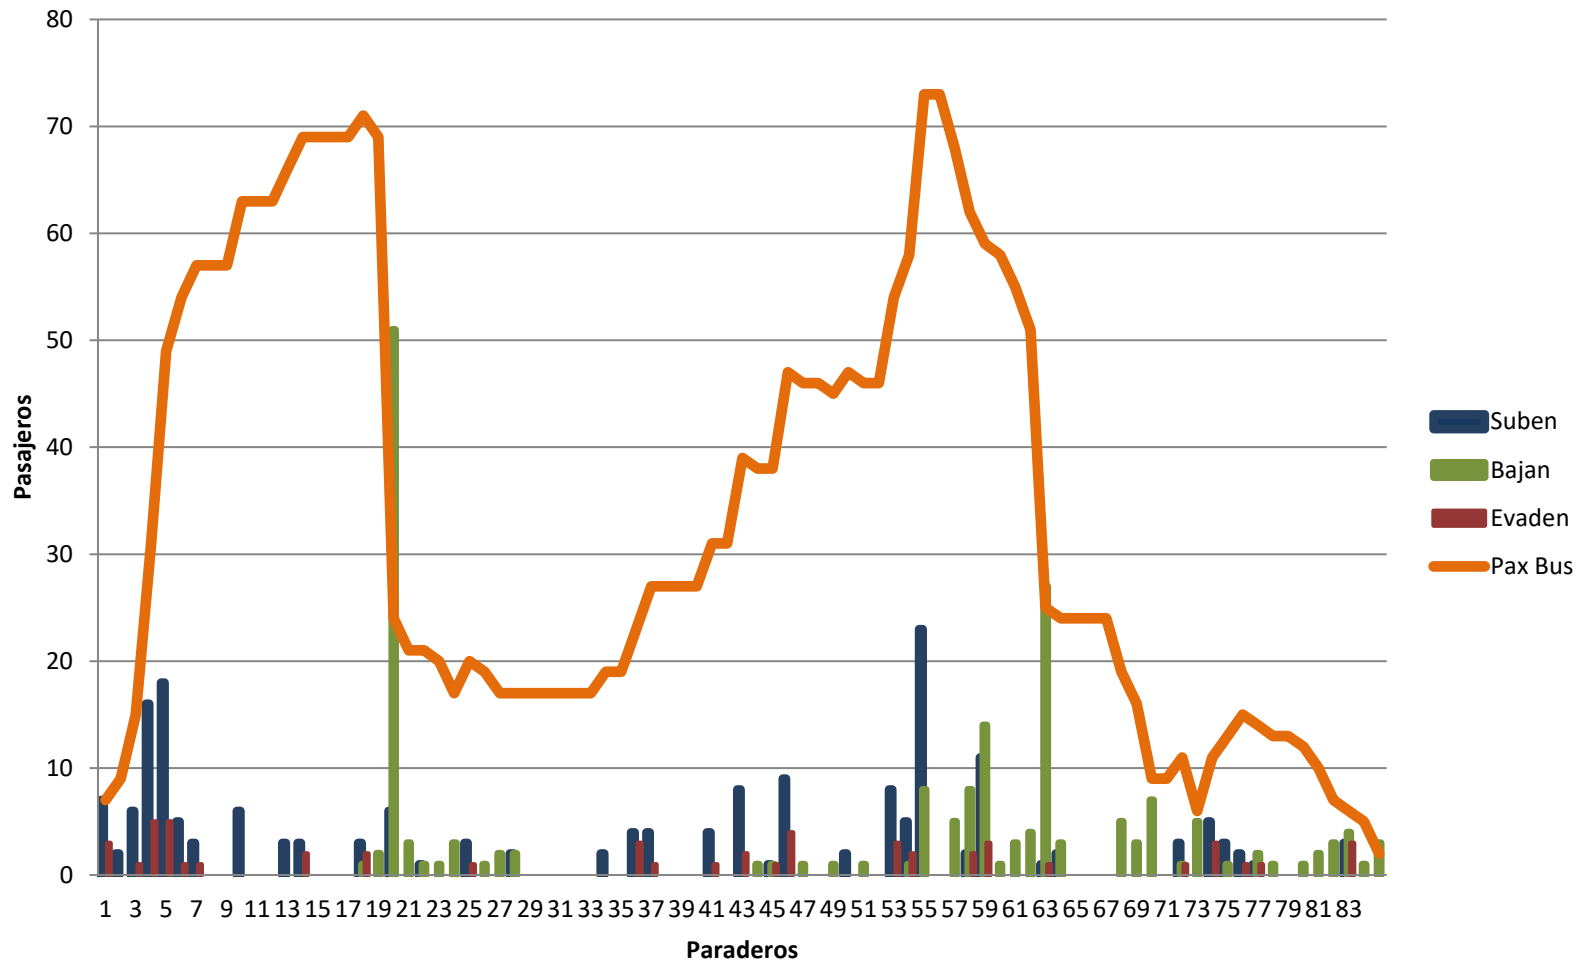

0	0	0	0	0	0	24
0	0	0	0	0	0	24
0	0	0	0	0	0	24
0	0	0	0	5	0	19
0	1	0	0	3	0	16
0	1	0	0	7	0	9
0	0	0	0	0	0	9
0	0	0	3	1	1	11
0	0	0	0	5	0	6
0	0	0	5	0	3	11
0	1	0	3	1	0	13
0	0	0	2	0	1	15
0	0	0	1	2	1	14
0	0	0	0	1	0	13
0	0	0	0	0	0	13
0	1	0	0	1	0	12
0	0	0	0	2	0	10
0	0	0	0	3	0	7
0	0	0	3	4	3	6
0	0	0	0	1	0	5
0	0	0	0	3	0	2

6	23	2	187	185	53
3,2%	12,4%	3,8%			

TOTAL		
Suben	187	
Bajan	185	
Evaden	53	28,3%

Total Bus