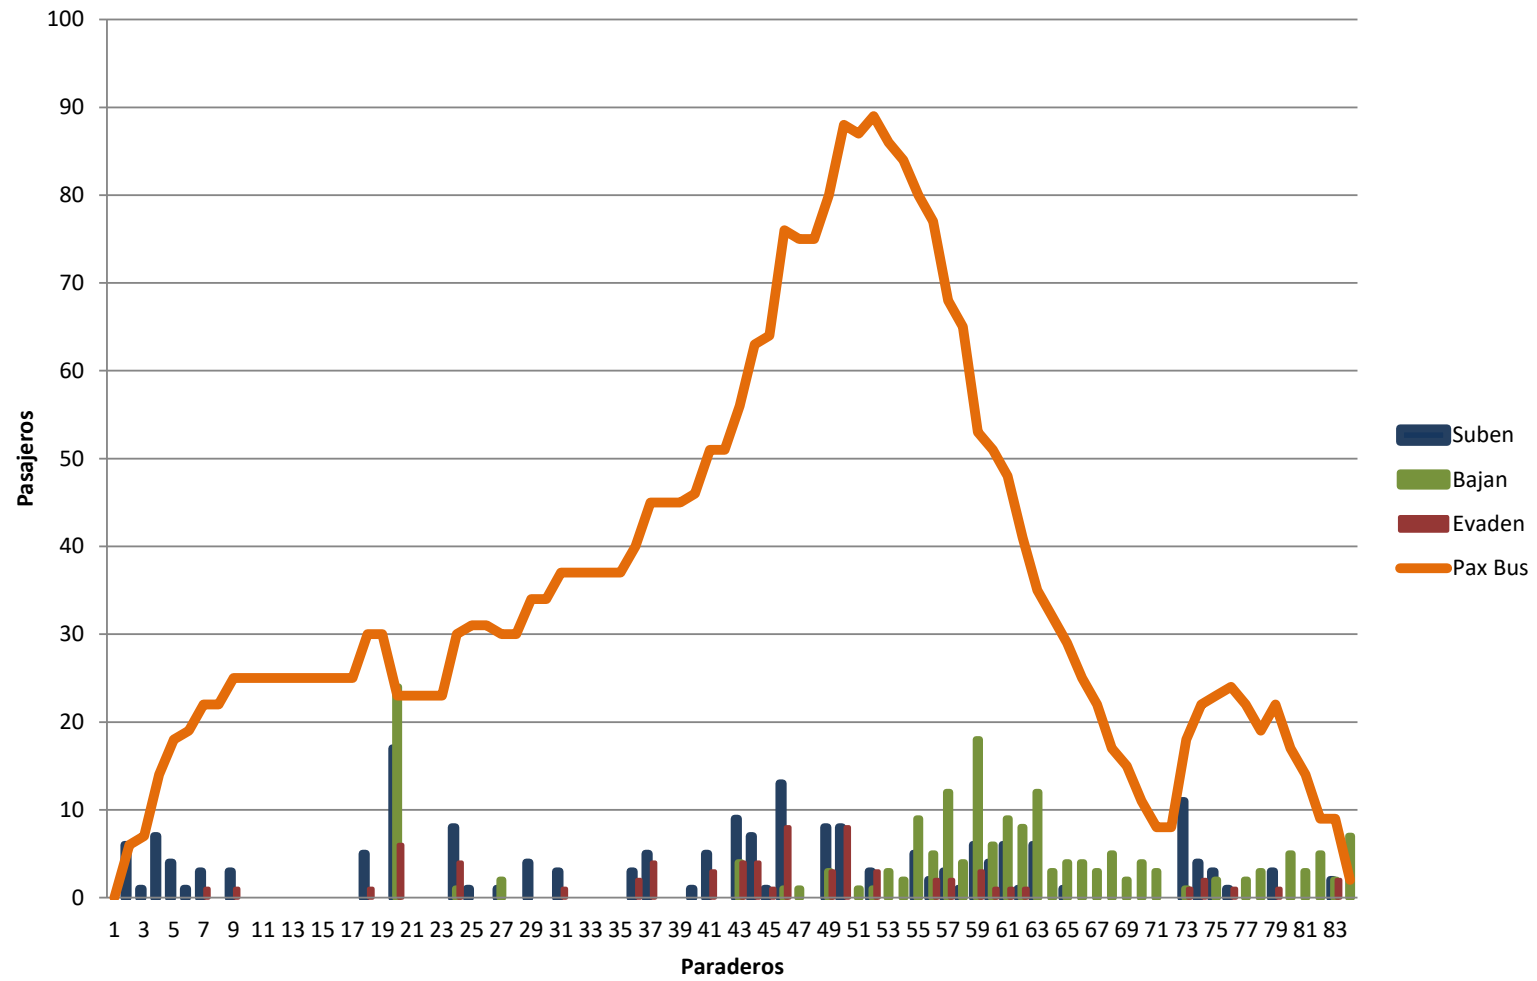

0	4	0	6	12	0	35
0	0	0	0	3	0	32
0	0	0	1	4	0	29
0	0	0	0	4	0	25
0	1	0	0	3	0	22
0	1	0	0	5	0	17
0	0	0	0	2	0	15
0	0	0	0	4	0	11
0	0	0	0	3	0	8
0	0	0	0	0	0	8
0	0	0	11	1	1	18
0	0	0	4	0	2	22
0	0	0	3	2	0	23
0	0	0	1	0	1	24
0	0	0	0	2	0	22
0	0	0	0	3	0	19
0	0	0	3	0	1	22
0	0	0	0	5	0	17
0	0	0	0	3	0	14
0	1	0	0	5	0	9
0	2	0	2	2	2	9
0	0	0	0	7	0	2
0	0	0	0	0	0	2

6	26	6	186	184	71
3,2%	14,1%	8,5%			
			TOTAL		
			Suben	186	
			Bajan	184	
			Evaden	71	38,2%

Total Bus