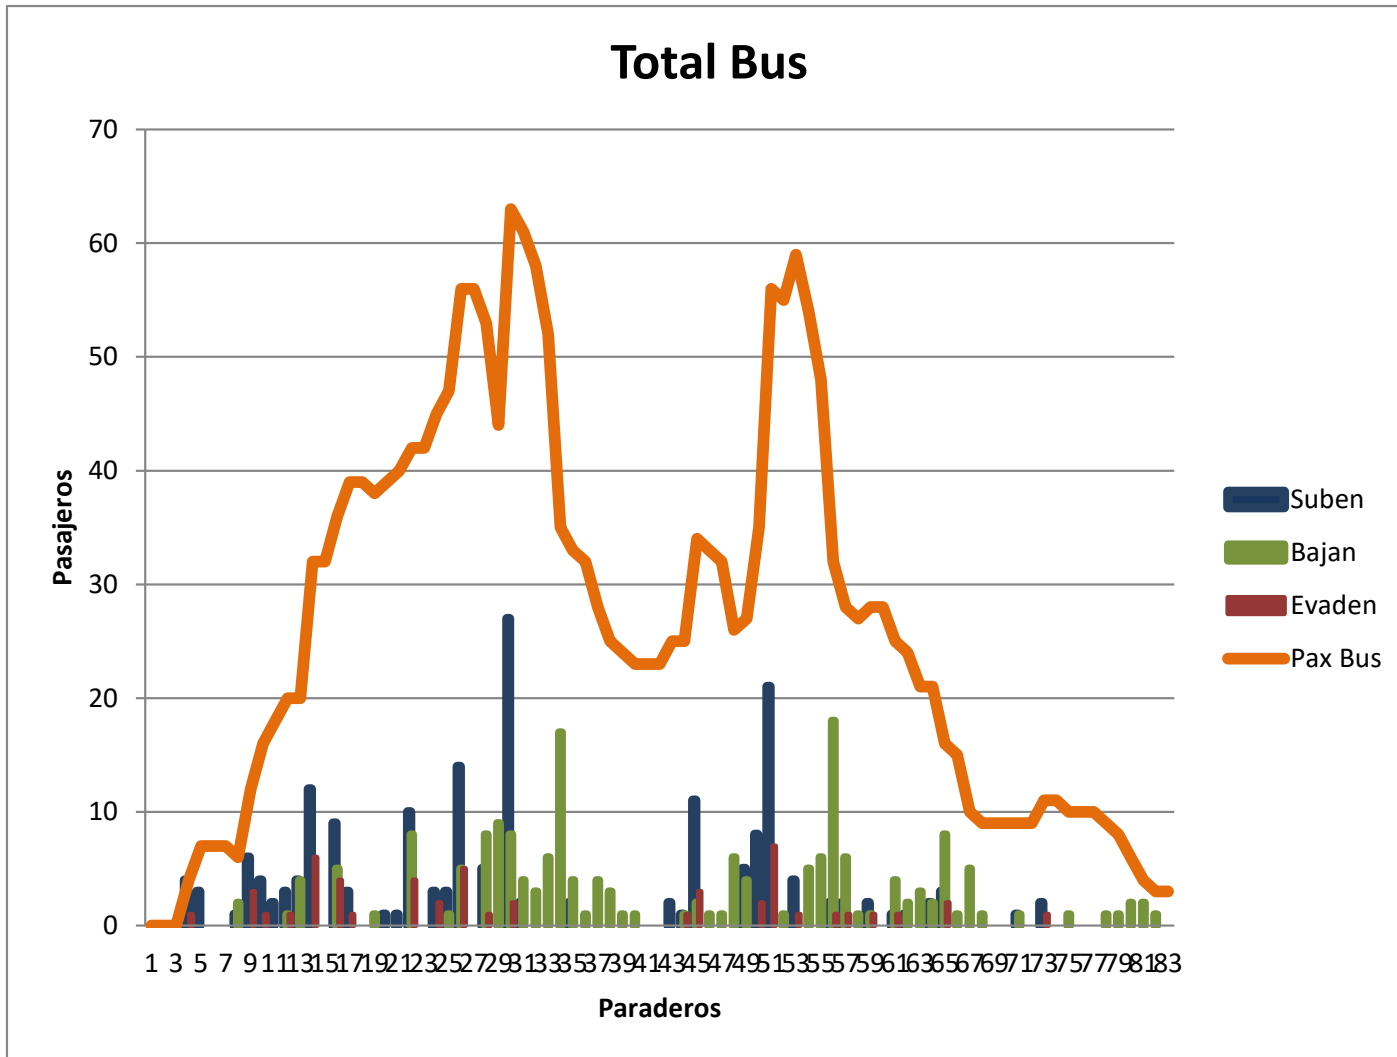

Pax Bus
0
0
0
4
7
7
7
6
12
16
18
20
20
32
32
36
39
39
38
39
40
42
42
45
47
56
56