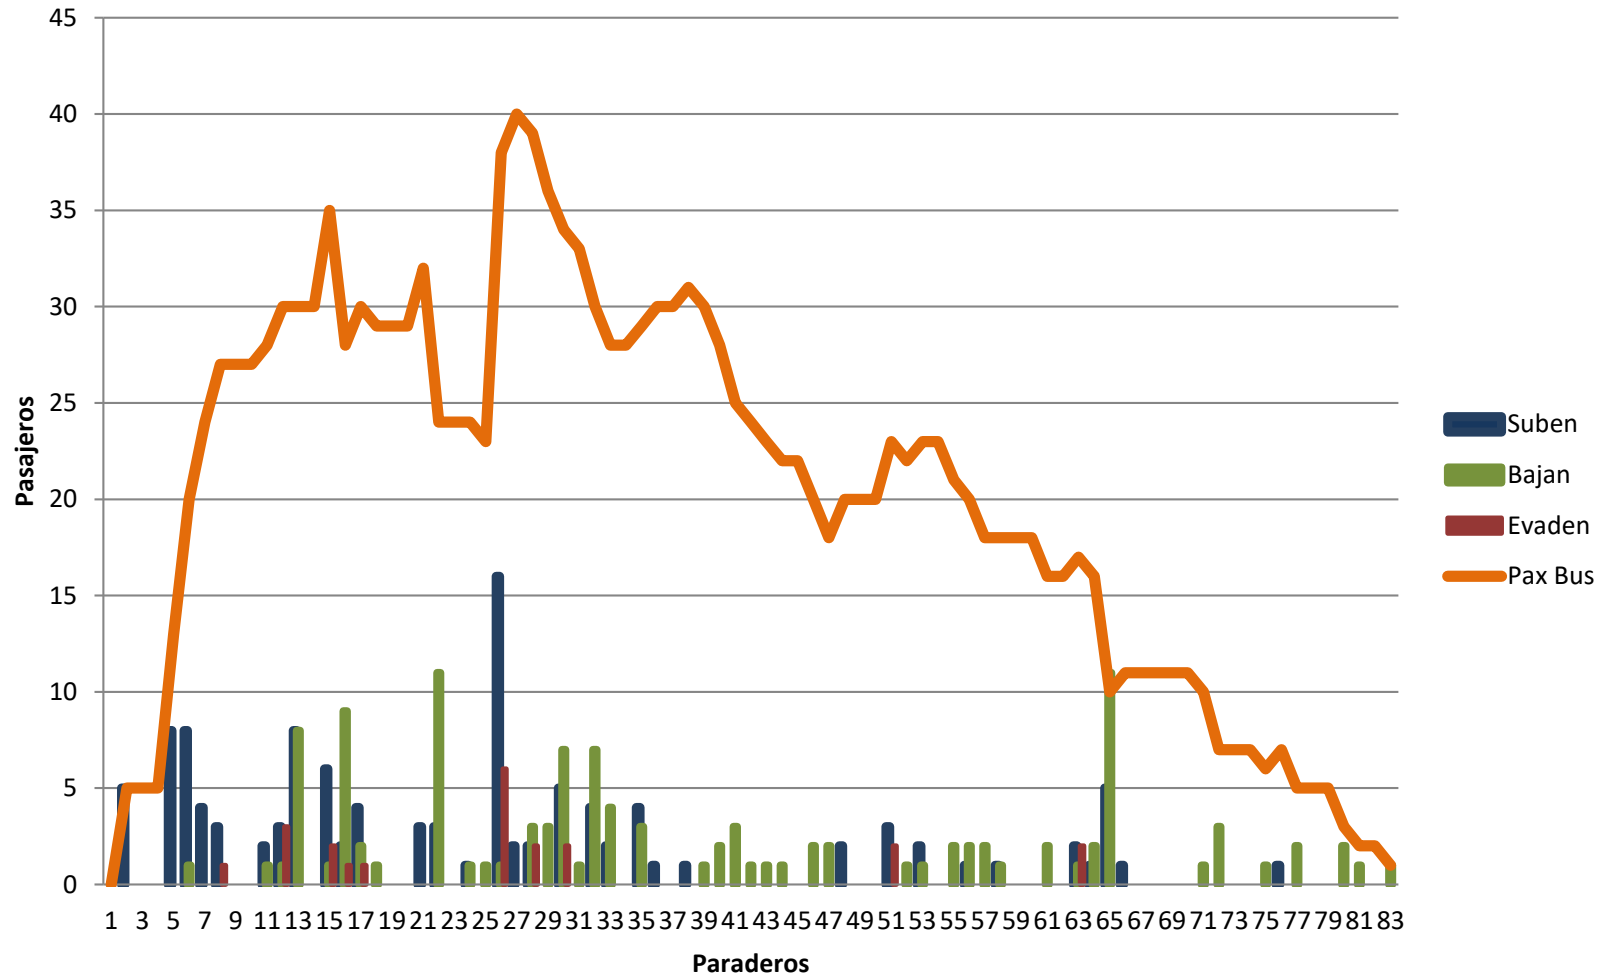

2	0	0	0	2	1	2	17
0	0	0	0	1	2	0	16
0	0	1	0	5	11	0	10
0	0	0	0	1	0	0	11
0	0	0	0	0	0	0	11
0	0	0	0	0	0	0	11
0	0	0	0	0	0	0	11
0	0	0	0	0	0	0	11
0	0	0	0	0	0	0	11
0	0	0	0	0	1	0	10
0	0	0	0	0	3	0	7
0	0	0	0	0	0	0	7
0	0	0	0	0	0	0	7
0	0	0	0	0	1	0	6
0	0	0	0	1	0	0	7
0	0	2	0	0	2	0	5
0	0	0	0	0	0	0	5
0	0	0	0	0	0	0	5
0	0	0	0	0	2	0	3
0	0	0	0	0	1	0	2
0	0	0	0	0	0	0	2
0	0	1	0	0	1	0	1
2	0	13	0	116	115	22	
9,1%	0,0%	11,3%	0,0%				

TOTAL		
Suben	116	
Bajan	115	
Evaden	22	19,0%

Total Bus